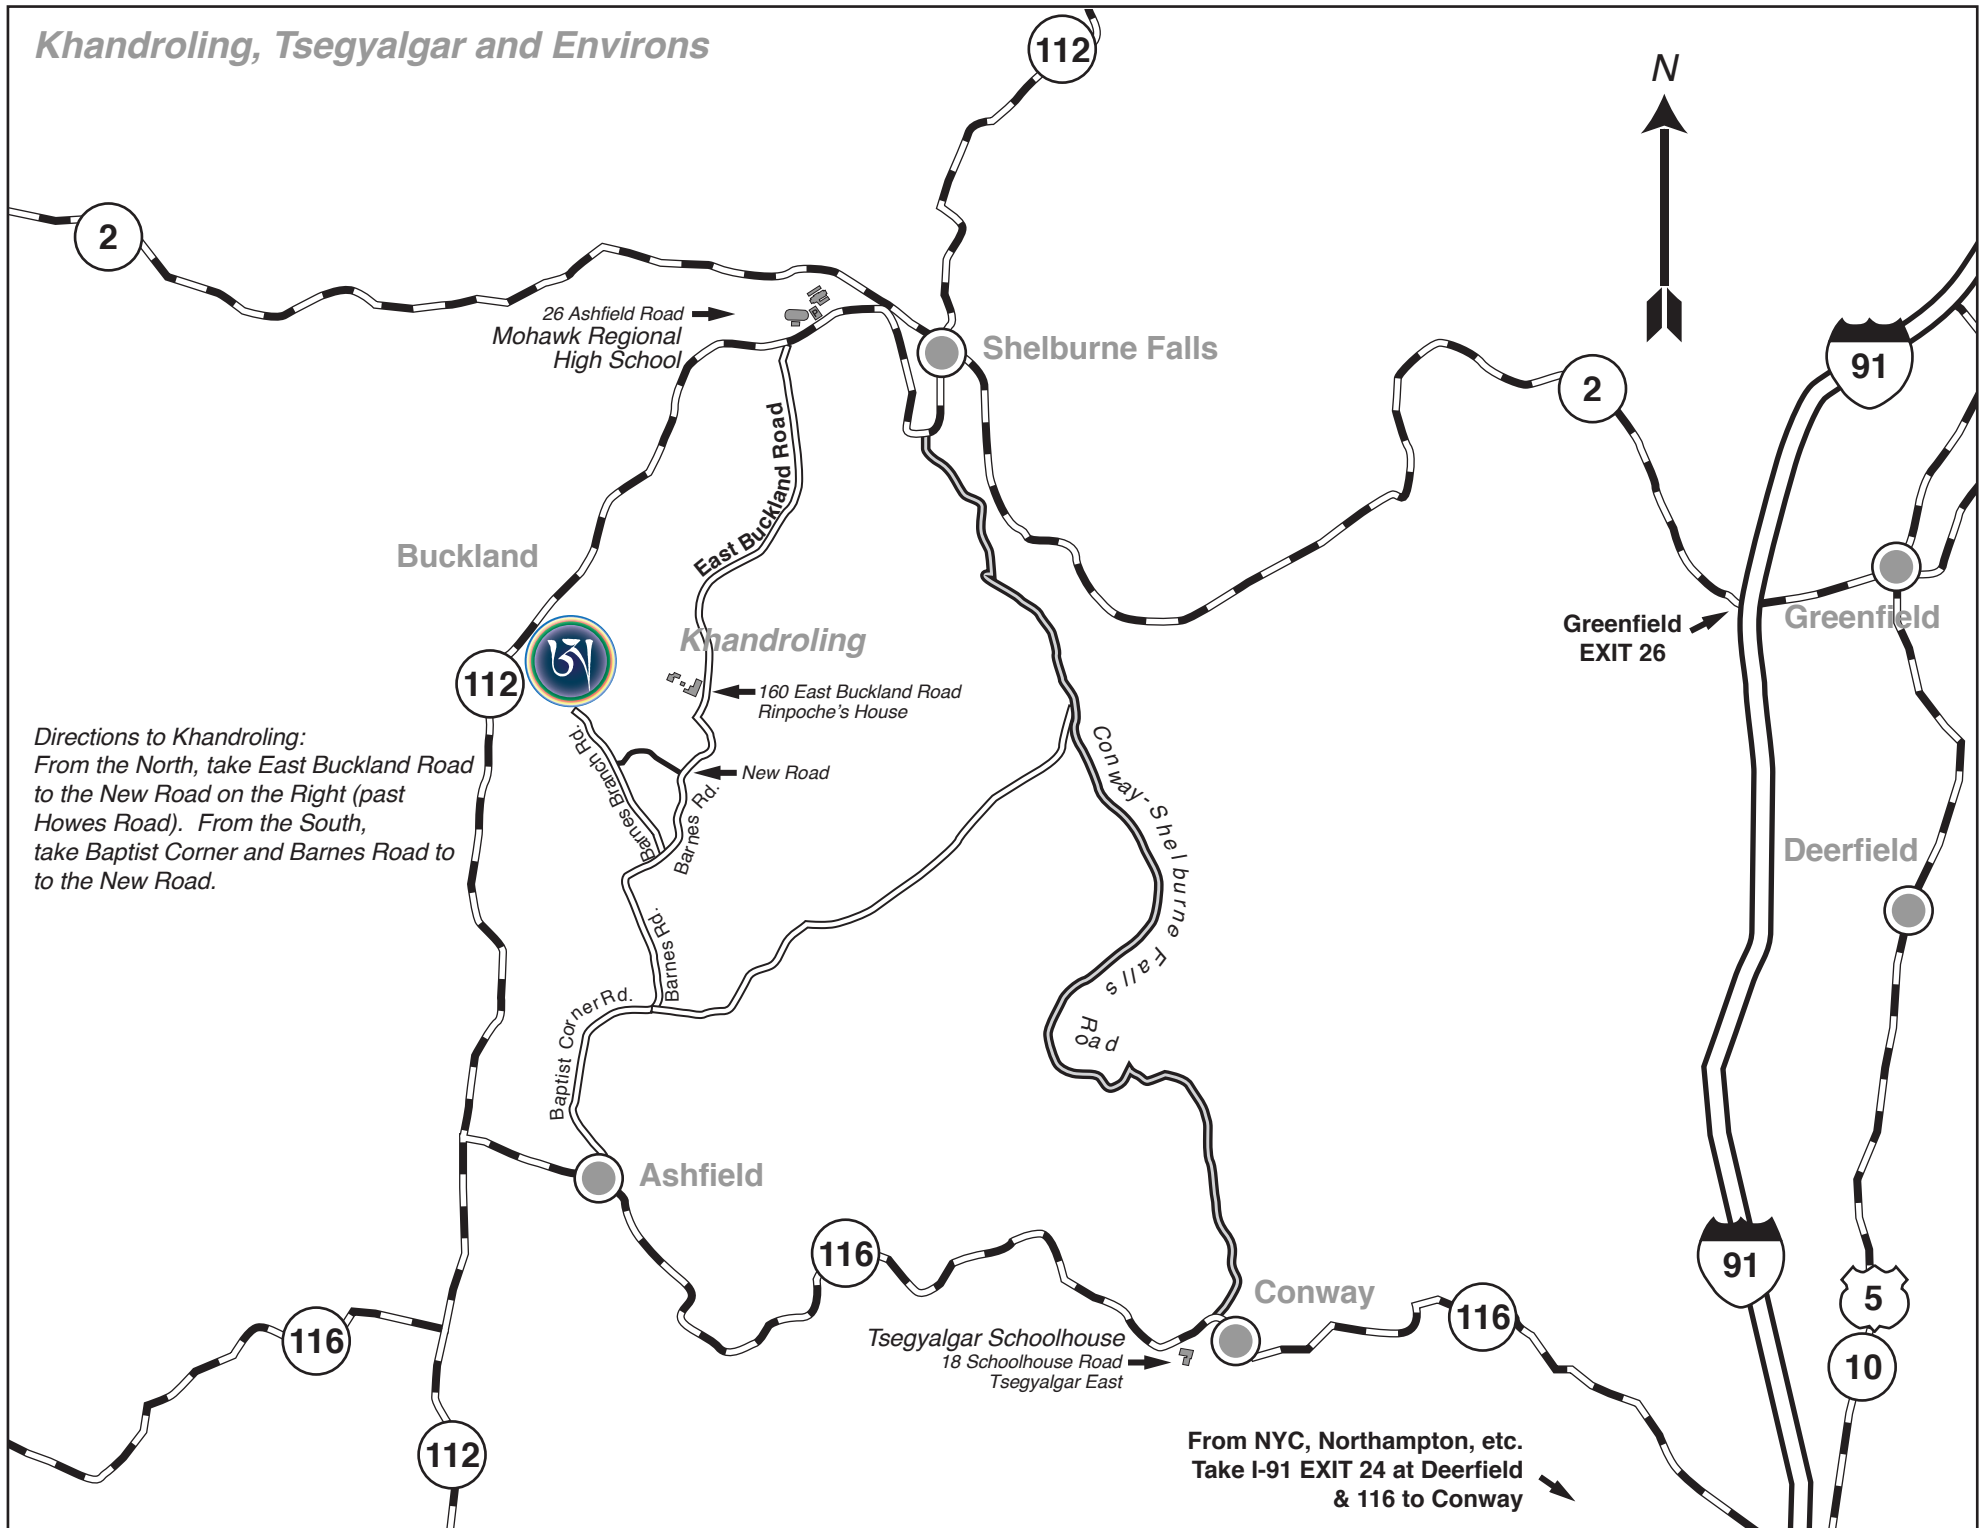

Khandroling, Tsegyalgar and Environs

Directions to Khandroling:
From the North, take East Buckland Road to the New Road on the Right (past Howes Road). From the South, take Baptist Corner and Barnes Road to the New Road.

From NYC, Northampton, etc.
Take I-91 EXIT 24 at Deerfield & 116 to Conway